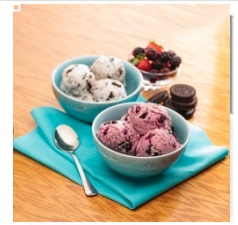

Hamilton Beach® 4 Quart Collapsible Ice Cream Maker