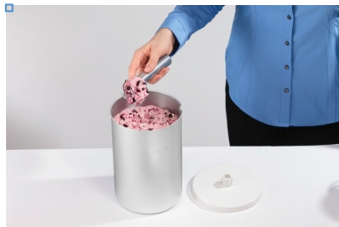

<http://youtube.com/hamiltonbeachbrands>

Press Room

Go to www.hamiltonbeach.com and click "press room."

Images of Hamilton Beach® products online at

<http://www.hbps-imagebank.com>

Good Thinking® Features

Large Batches, Compact Storage – Consumers love making large batches of ice cream, but high-volume ice cream makers are large, clunky and difficult to store. We found a way to deliver fresh ice cream without taking up valuable freezer space or much-needed cabinet space. This large-capacity ice cream maker features a collapsible fabric bucket to hold the rock salt and ice, while the aluminum container holds up to 4 quarts of ice cream.

Collapses Flat or Can Be Folded in Half – The stylishly patterned bucket is made of a durable, water-resistant fabric that easily wipes clean.

Makes Frozen Treats in as Little as 25 Minutes – Fully automated motor will churn fresh ingredients into ice cream, frozen yogurt, custard, sorbet or gelato.

Also Available - Ice Cream Storage Tubs

Save leftovers in these 1 Pint Storage Tubs, perfect for homemade ice cream, frozen yogurt, sherbet, sorbet or custard.

Makes it easy to share or give as gifts.

Use the blank space on front to label your tasty homemade treats.

8 Tubs (68750), \$6.99

Easy Vanilla Ice Cream

Ingredients:

3 cups sugar
6 cups heavy whipping cream
3 cups milk
1 tablespoon vanilla extract

Directions:

Combine all ingredients; mix well.
Pour into canister. Follow manufacturer's directions for setting up ice cream maker and churning ice cream.
Visit hamiltonbeach.com/recipes for variations.